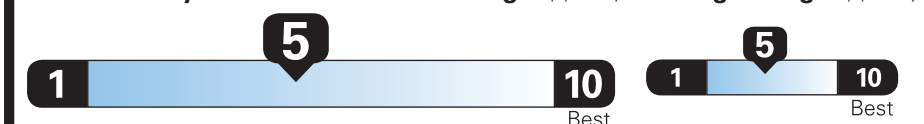

Fuel Economy & Greenhouse Gas Rating (tailpipe only) Smog Rating (tailpipe only)

This vehicle emits 369 grams CO₂ per mile. The best emits 0 grams per mile (tailpipe only). Producing and distributing fuel also create emissions; learn more at fueleconomy.gov.

Actual results will vary for many reasons, including driving conditions and how you drive and maintain your vehicle. The average new vehicle gets 27 MPG and costs $6,500 to fuel over 5 years. Cost estimates are based on 15,000 miles per year at $2.35 per gallon. MPGe is miles per gasoline gallon equivalent. Vehicle emissions are a significant cause of climate change and smog.

fueleconomy.gov

Calculate personalized estimates and compare vehicles

GOVERNMENT 5-STAR SAFETY RATINGS

Overall Vehicle Score ★★★★★

Based on the combined ratings of frontal, side and rollover. Should ONLY be compared to other vehicles of similar size and weight.

Frontal Crash Driver Passenger ★★★★★

Based on the risk of injury in a frontal impact. Should ONLY be compared to other vehicles of similar size and weight.

Side Crash Front seat Rear seat ★★★★★

Based on the risk of injury in a side impact.

Rollover ★★★★★

Based on the risk of rollover in a single-vehicle crash.

Star ratings range from 1 to 5 stars (★★★★★), with 5 being the highest.

Source: National Highway Traffic Safety Administration (NHTSA).

www.safercar.gov or 1-888-327-4236

5LMCJ1D92NUL02374

THE LINCOLN WAY™ APP

Your Dashboard of Services & Features

1. Download the Lincoln Way app* and you can:
2. Remotely start, lock and unlock your vehicle
   - Locate your vehicle and check approximate fuel range
   - Receive vehicle health alerts

The Lincoln Connect™ modem is active and sending vehicle data (e.g., diagnostics) to Lincoln. See in-vehicle Settings for connectivity options.

Lincoln Protect™

Insist on Lincoln Protect! The only extended service plan fully backed by Lincoln and honored at every Lincoln dealership in the U.S., Canada and Mexico. See your Lincoln dealer or visit www.LincolnOwner.com

WARNING: Operating, servicing and maintaining a passenger vehicle, pickup truck, van, or off-road vehicle can expose you to chemicals including engine exhaust, carbon monoxide, phthalates, and lead, which are known to the State of California to cause cancer and birth defects or other reproductive harm. To minimize exposure, avoid breathing exhaust, do not idle the engine except as necessary, service your vehicle in a well-ventilated area and wear gloves or wash your hands frequently when servicing your vehicle. For more information go to www.P65Warnings.ca.gov/passenger-vehicle.

SCAN OR TEXT 5LMCJ1D92NUL02374 TO 59173

Msg & Data rates may apply. Text HELP for help

www.lincoln.com/help/privacy-terms/

RAMP ONE	CK03	CONVOY
RAMP TWO	ITEM #: 28-6979 O/T 2	

TOTAL MSRP $45,910.00

LINCOLN AUTOMOTIVE FINANCIAL SERVICES

Whether you decide to lease or finance your vehicle, you'll find the choices that are right for you. See your Lincoln Dealer for details or visit www.lincolnaf.com.

NA103 N RD 2X 225 000058 01 10 22