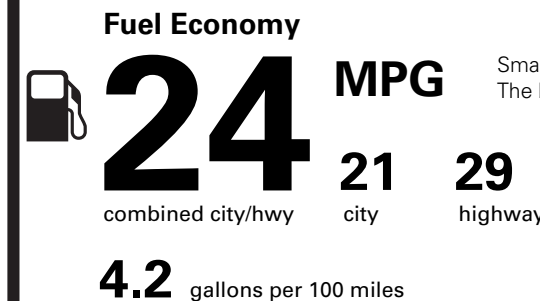

FUNCTIONAL

- 8" LCD CNTR STK TOUCHSCRN
- BLIND SPOT INFORMATION SYS
- CABIN PARTICULATE AND ODOR FILTER
- CROSS-TRAFFIC ALERT
- INTELL ACCESS W/PUSH START
- LANE-KEEPING SYSTEM
- LINCOLN CONNECT™- 4G MODEM WITH WIFI CAPABILITY
- LINCOLN DRIVE MODES
- REAR PARKING SENSORS
- REMOTE START
- SYNC® 3

SAFETY/SECURITY

- ADVANCETRAC™ WITH RSC
- AIRBAGS - SIDE IMPACT / CURTAINS
- AIRBAGS-DRVR&PASS KNEE
- AIRBAGS-DUAL-STAGE FRONT
- AUTO HIGH BEAMS
- PASSIVE ANTI-THEFT SECURILOCK SYSTEM
- PRE-COLLISION ASSIST W/AEB
- SOS POST CRASH SYSTEM

WARRANTY

- 4YR/50K MILE WARRANTY
- 4YR/50K PICKUPDELIVERY SVC
- 6YR/70K MI POWERTRAIN WARR

INCLUDED ON THIS VEHICLE

(MSRP)

EQUIPMENT GROUP 101A

2,550.00

- CONVENIENCE PACKAGE
- VOICE-ACTIVATED NAVIGATION
- ELEMENTS PACKAGE
- HEATED/VENTILATED D/P SEATS
- HEATED REAR SEATS
- HEATED STEERING WHEEL
- RAIN SENSING WIPERS
- WINDSHIELD WIPER DE-ICER

OPTIONAL EQUIPMENT/OTHER

- 225/55R19 99V A/S BSW TIRES 160.00
- ALL-WTHR FLR LNRS W/O MATS 150.00
- 17" MINI SPARE WHEEL W/TIRE PREMIUM PACKAGE 3,450.00
- .PANORAMIC VISTA RF W/PWR SHAD
- .LEATHER-WRAPPED STRG WHEEL
- .19" PREM PAINTED ALUM WHEEL
- FRONT LICENSE PLATE BRACKET NO CHARGE

PRICE INFORMATION

BASE PRICE	$38,405.00
TOTAL OPTIONS/OTHER	6,310.00
TOTAL VEHICLE & OPTIONS/OTHER	44,715.00
DESTINATION & DELIVERY	1,195.00

EPA DOT Fuel Economy and Environment

Gasoline Vehicle

Small SUVs range from 16 to 125 MPG. The best vehicle rates 142 MPGe.

You spend $750 more in fuel costs over 5 years compared to the average new vehicle.

Annual fuel cost $1,450